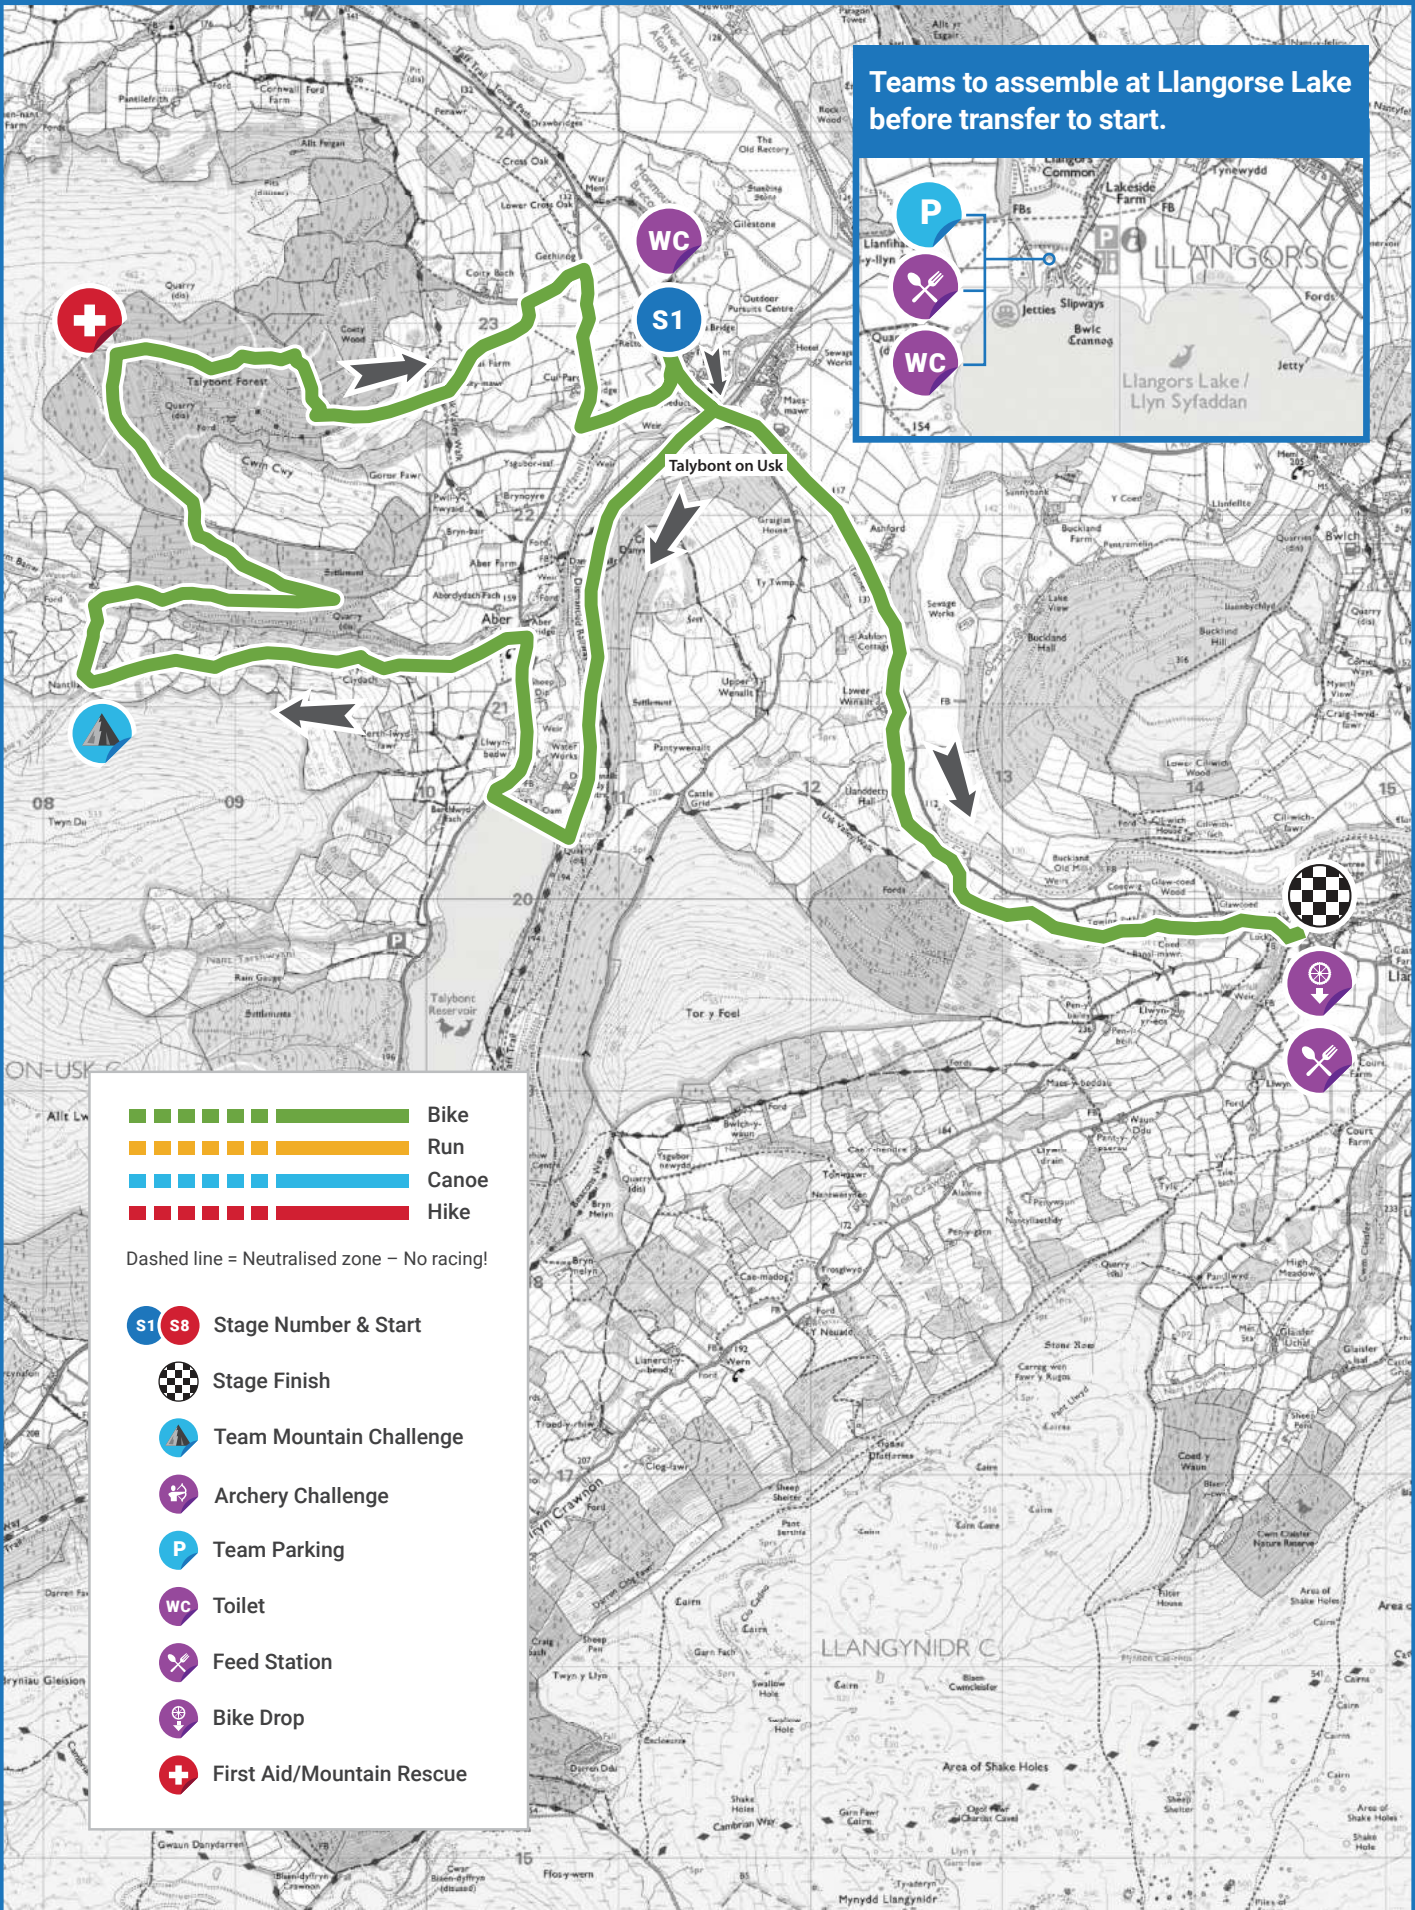

DAY ONE | STAGE ONE

# Talybont on Usk – Mountain Bike

Teams to assemble at Llangorse Lake before transfer to start.

- Bike
- Run
- Canoe
- Hike

Dashed line = Neutralised zone – No racing!

- Stage Number & Start
- Stage Finish
- Team Mountain Challenge
- Archery Challenge
- Team Parking
- Toilet
- Feed Station
- Bike Drop
- First Aid/Mountain Rescue